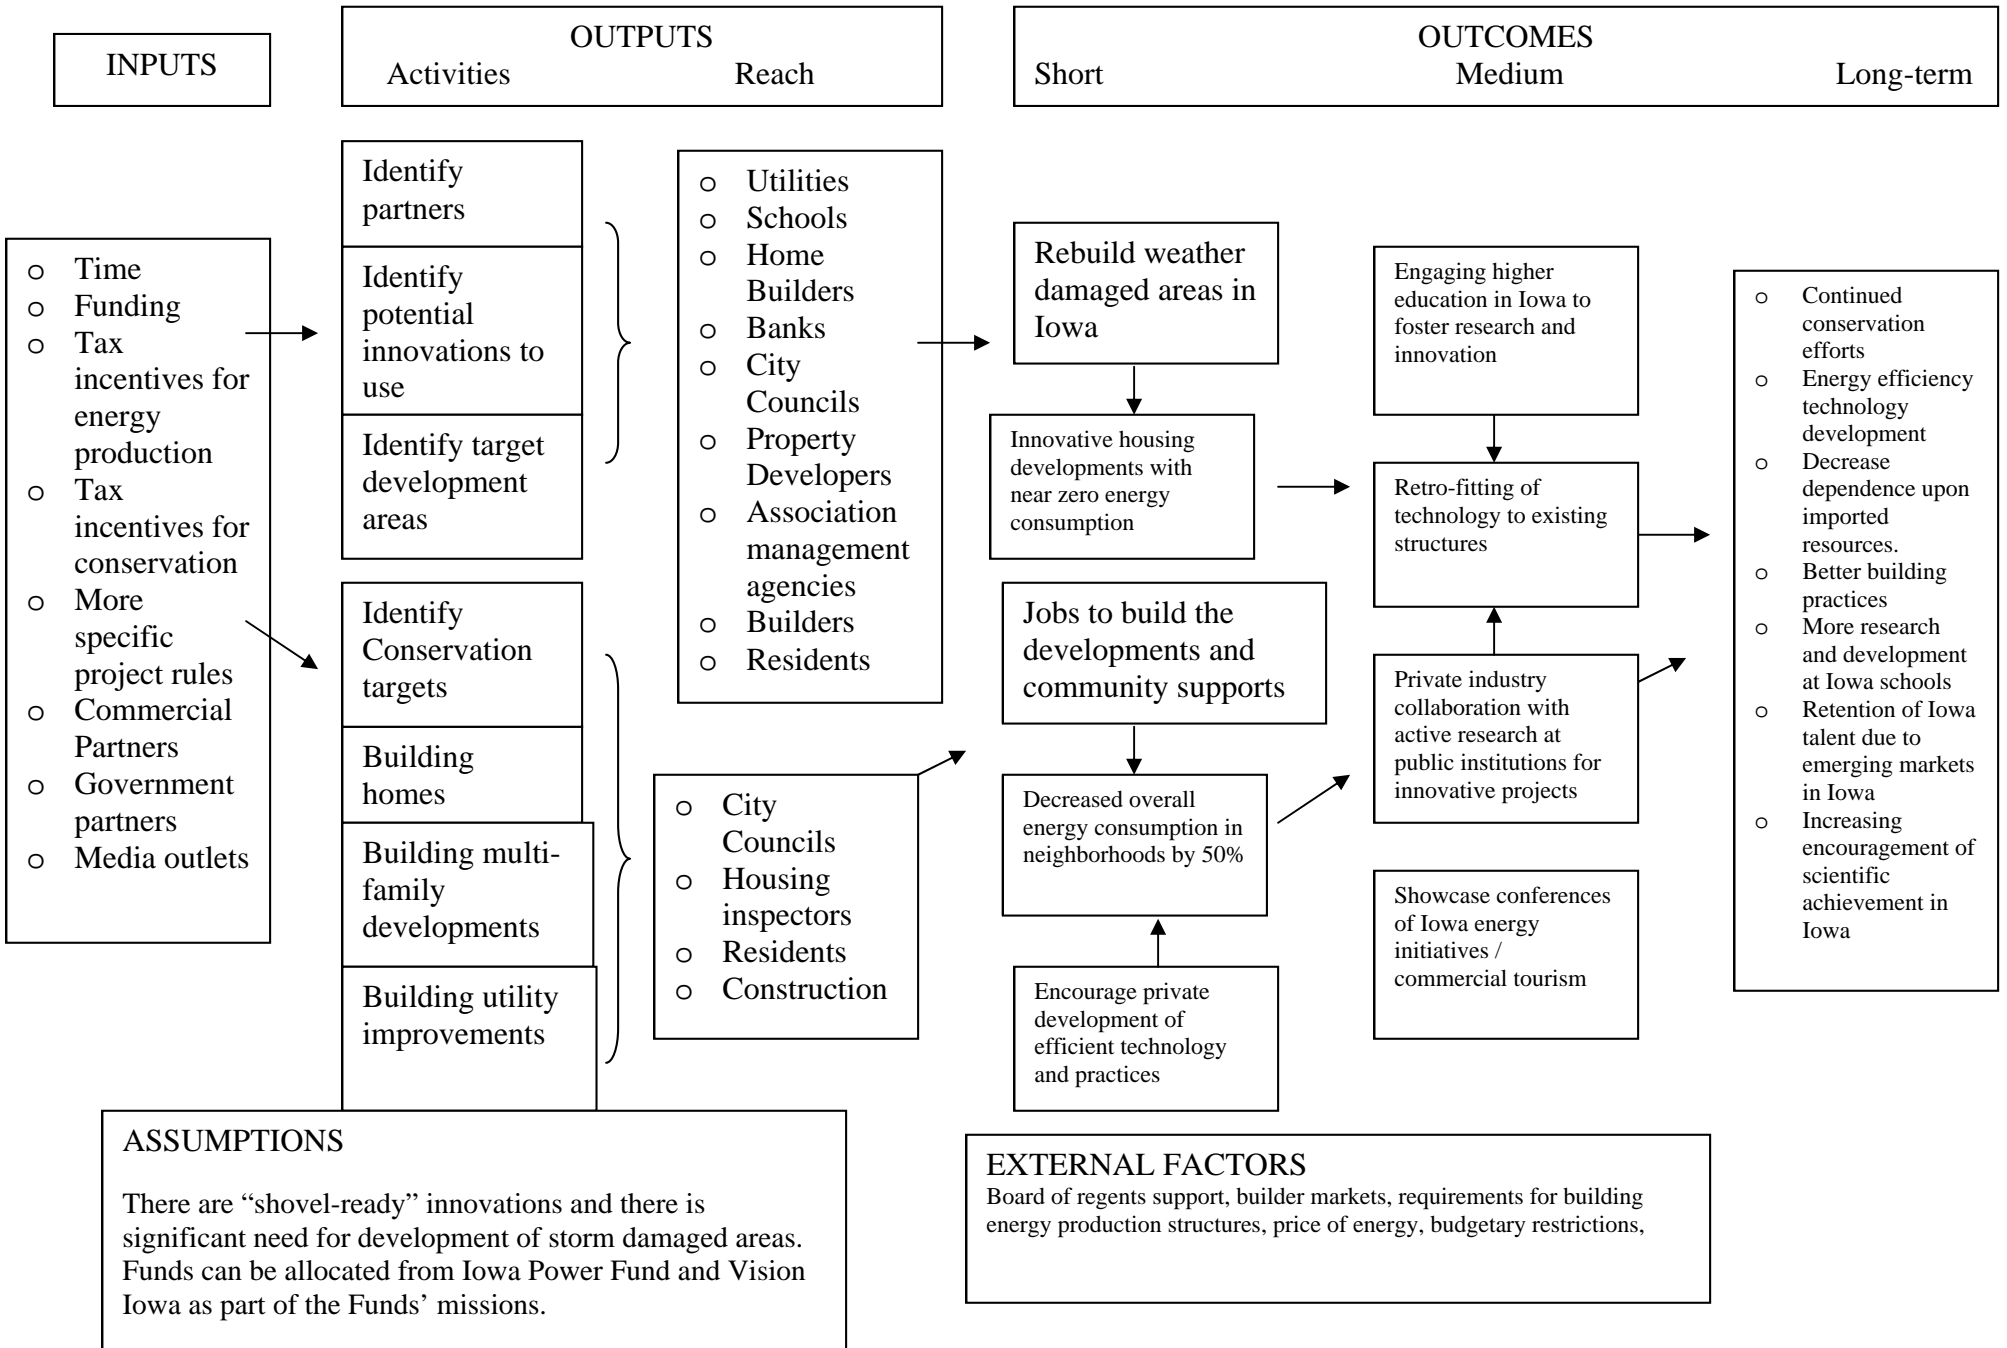

Logic Model (Template provided by the University of Wisconsin-Extension)  
 Situation: Building Energy Efficient Developments (Green Villages) to Rebuild Devastated Iowa Communities

This document was created with Win2PDF available at <http://www.win2pdf.com>.  
The unregistered version of Win2PDF is for evaluation or non-commercial use only.  
This page will not be added after purchasing Win2PDF.